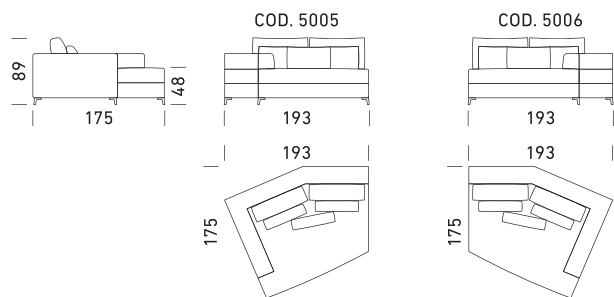

PENISOLA / PENINSULA

FINITURE PIEDI / FOOT FINISHES

Grigio chiaro 059

Grigio scuro 620

Marrone 3147

Nero PV521