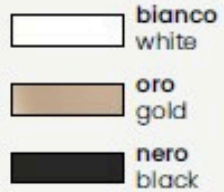

Piantana LED in metallo verniciato, dimmerabile. Disponibile in diversi colori.

Painted metal LED floor lamp, dimmable. Available in various colours.

colore montatura
frame color

piantana
floor lamp

PT.FOLAGA/B.CO
PT.FOLAGA/ORO
PT.FOLAGA/NERO

power: 30W
voltage: 220-230V
light temperature: 3000K
nominal lumens: 2450LM
effective lumens: 1230LM
dimmer: 

Folaga