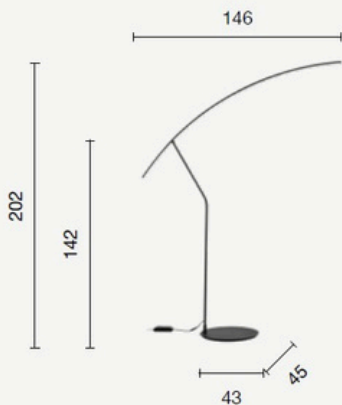

Piantana LED in metallo verniciato, dimmerabile. Disponibile in diversi colori.

Painted metal LED floor lamp, dimmable. Available in various colours.

colore montatura
frame color

piantana
floor lamp

PT.FOLAGA/B.CO
PT.FOLAGA/ORO
PT.FOLAGA/NERO

power: 30W
voltage: 220-230V
light temperature: 3000K
nominal lumens: 2450LM
effective lumens: 1230LM
dimmer: 

Folaga